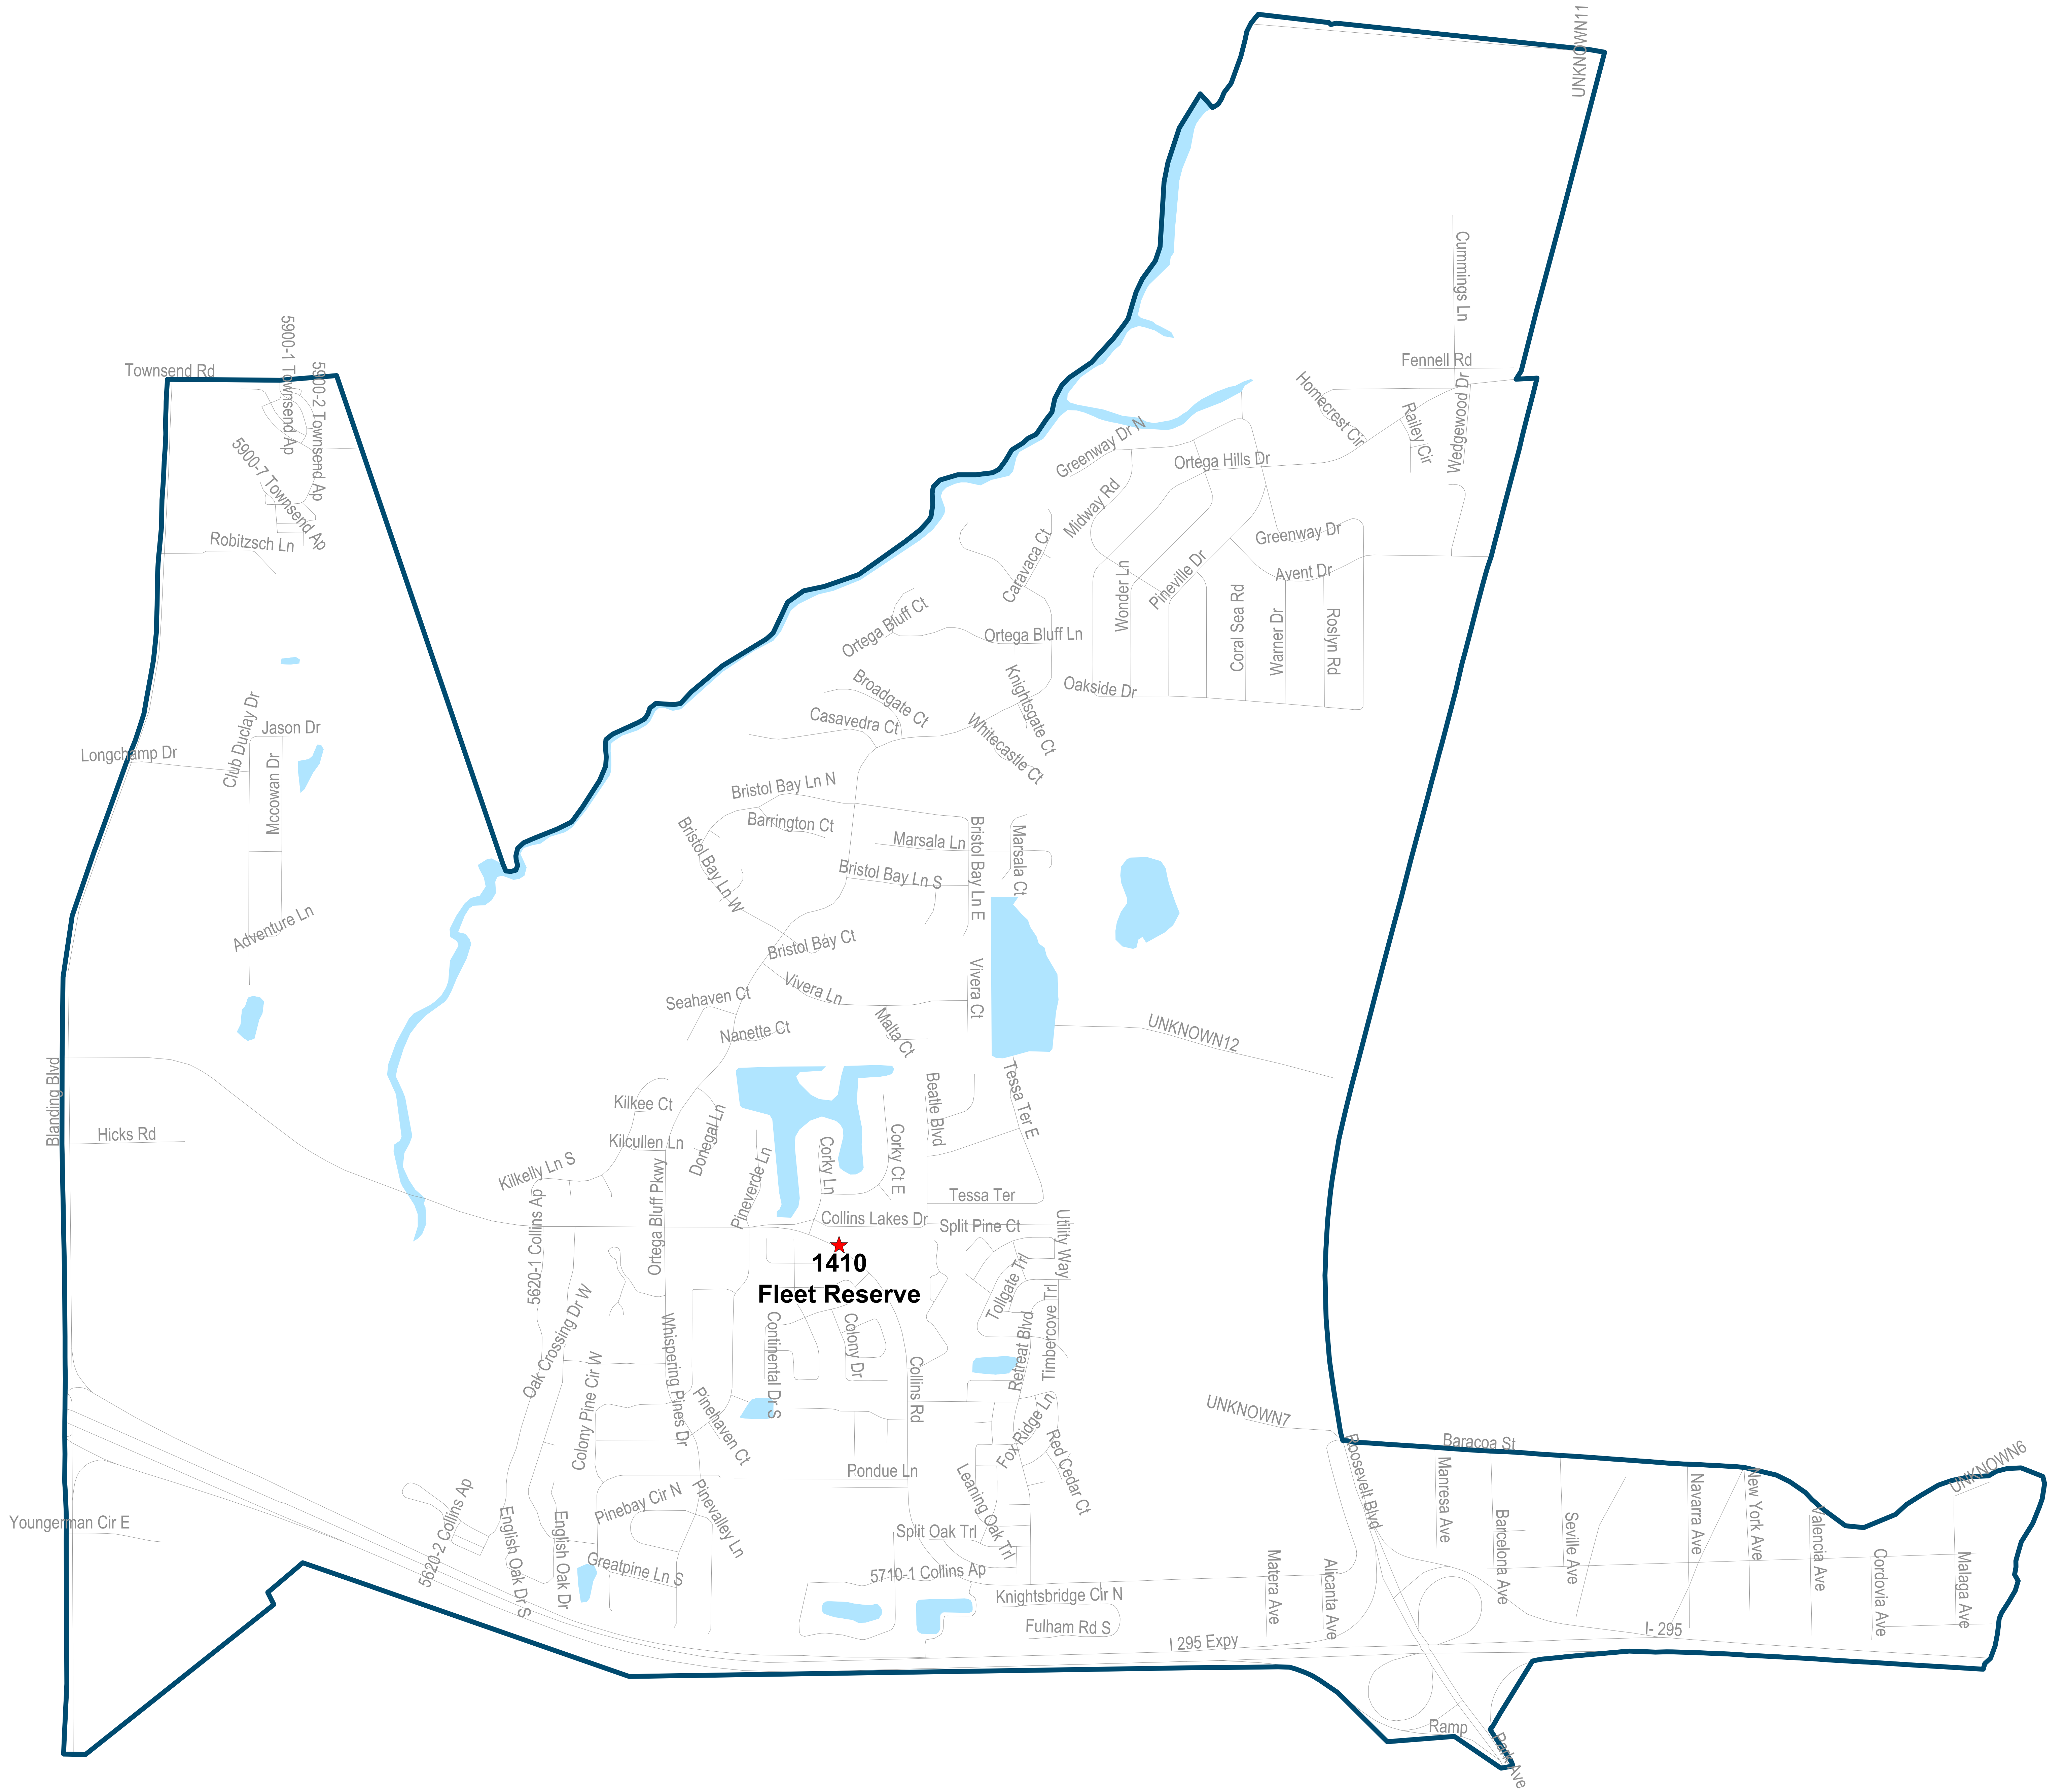

Duval County Supervisor of Elections Precinct 1410

Fleet Reserve
5391 Collins Rd
Jacksonville, FL 32244