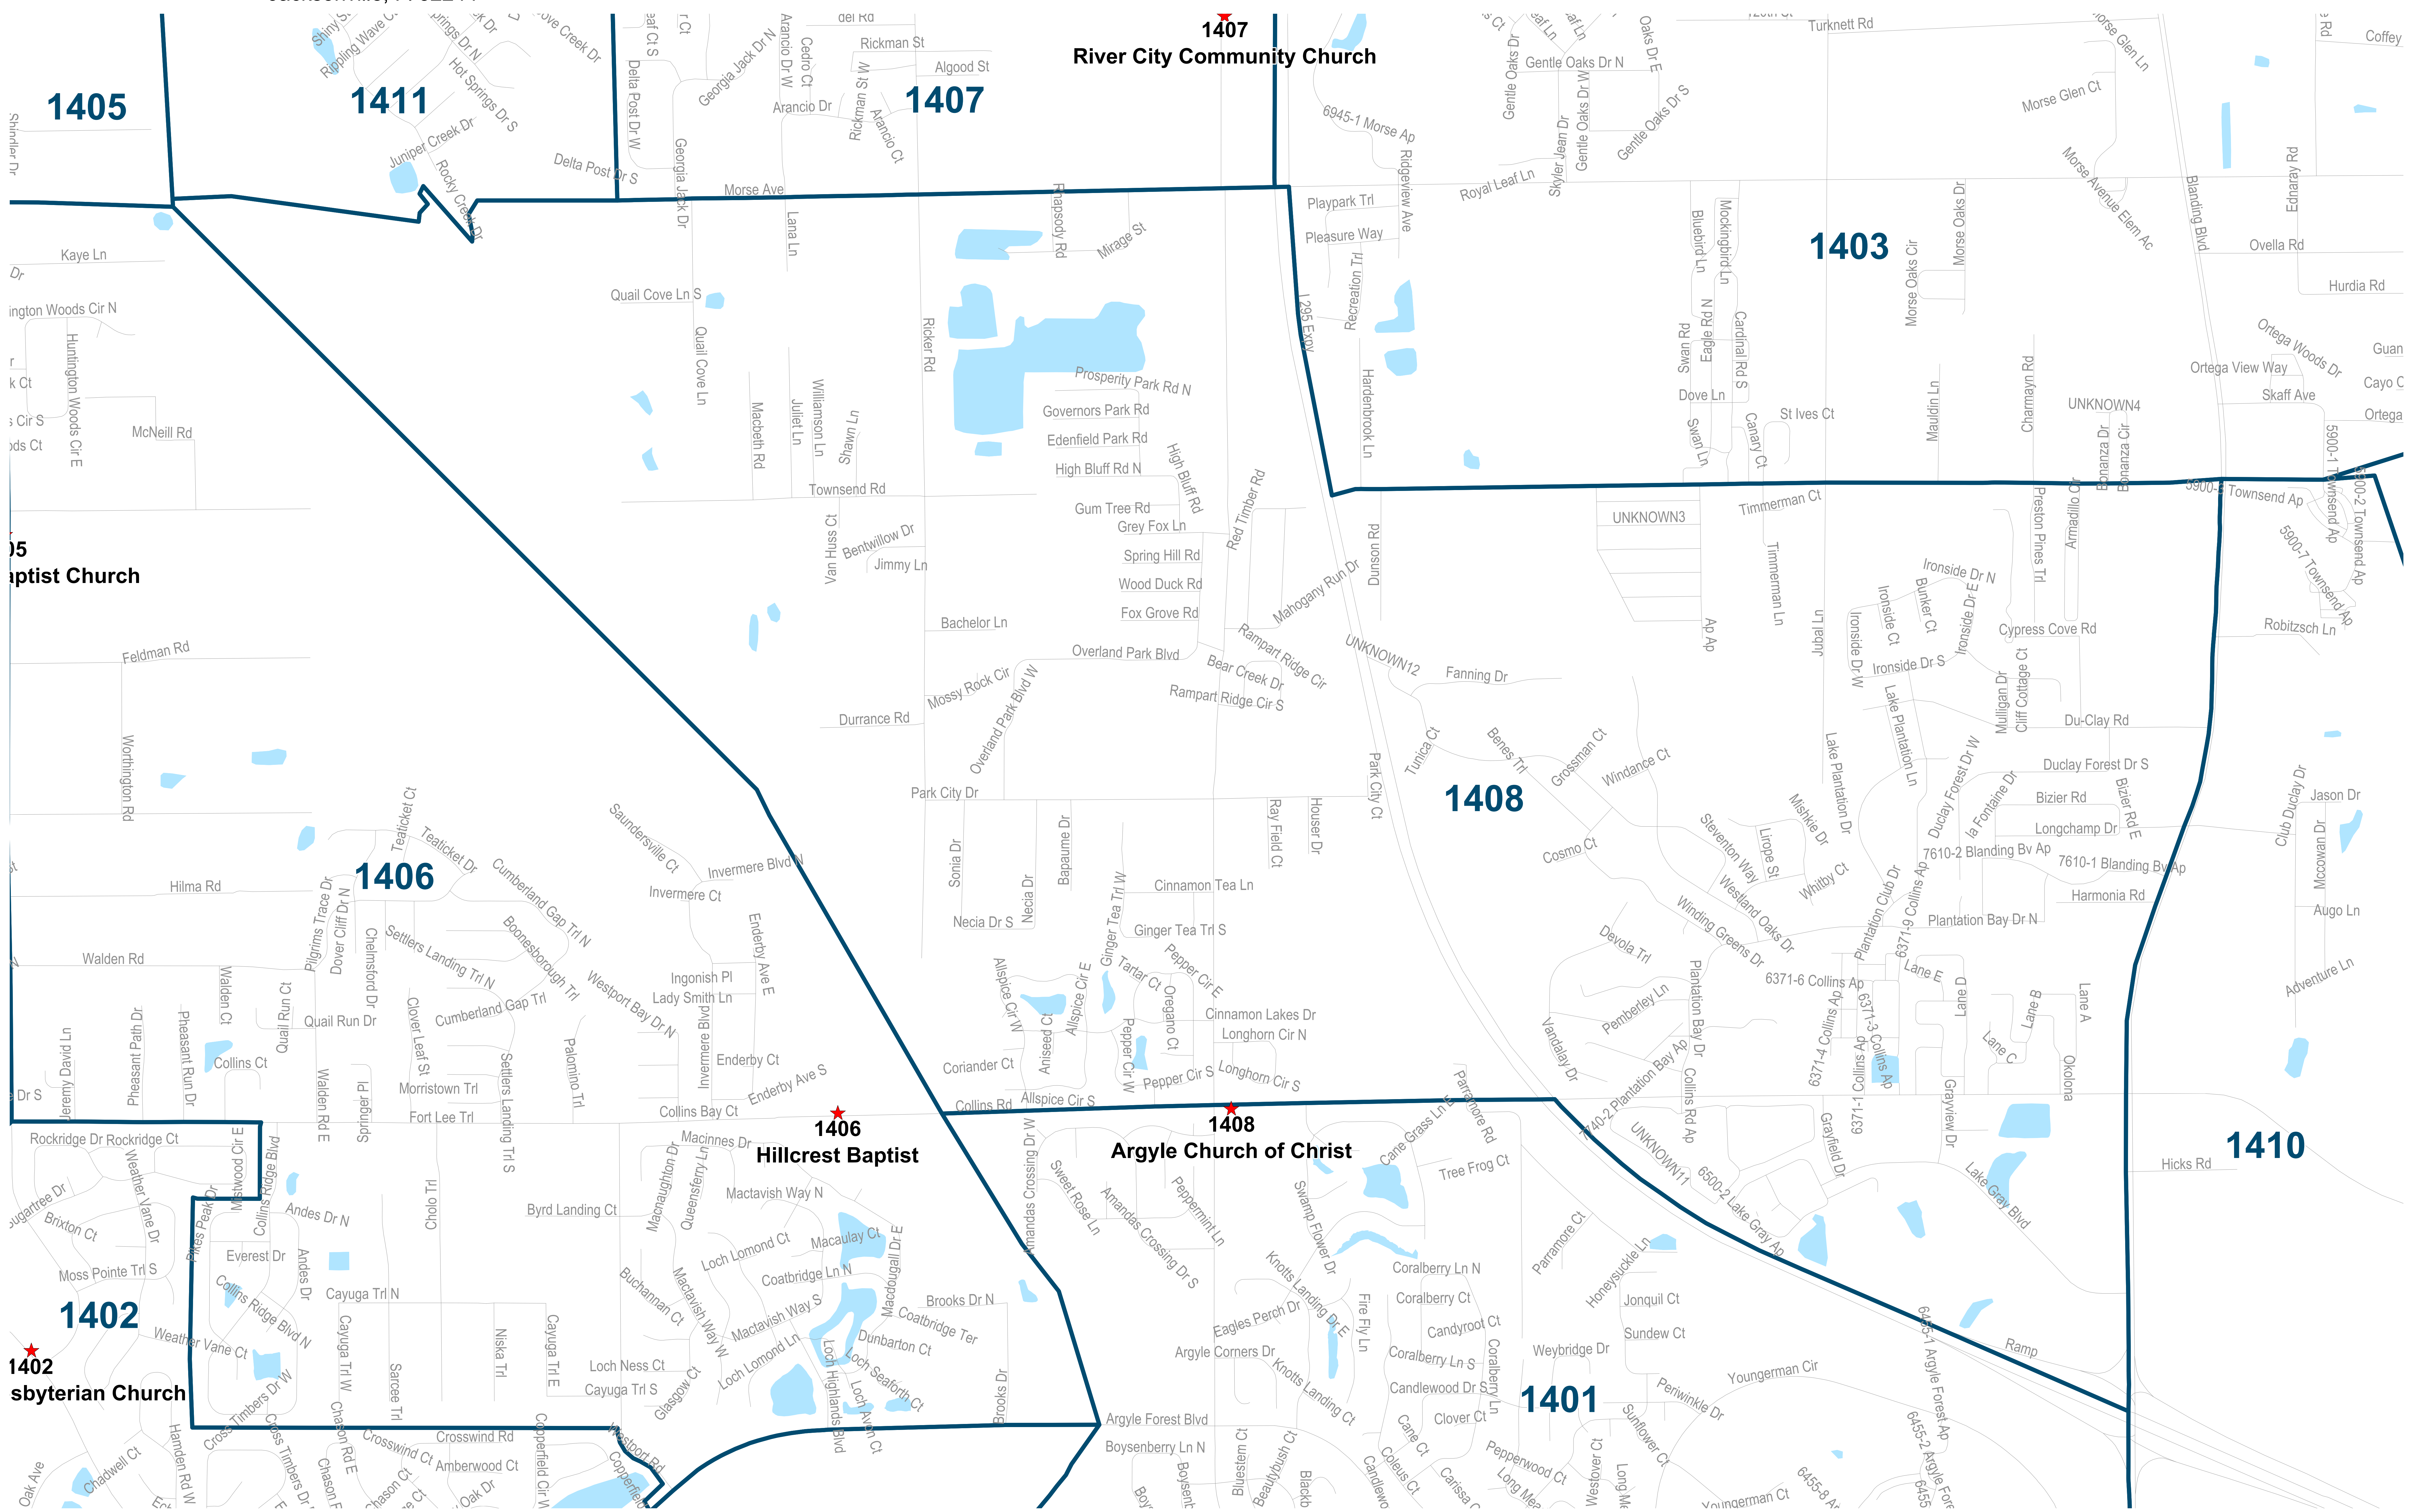

Duval County Supervisor of Elections Precinct 1408

Argyle Church of Christ
7310 Collins Rd
Jacksonville, FL 32244

Maps generated using the Duval County Supervisor of Elections Office Geographic Information System contain public information from various departments and agencies. Maps and associated information must be accepted and used by the recipient with the understanding that the primary information sources should be consulted for verification of the information contained on these maps. No warranty, expressed or implied, concerning the accuracy, completeness or reliability of this data for any other purpose is made. Furthermore, the Duval County Supervisor of Elections Office assumes no liability whatsoever associated with the use or misuse of such data.
Map created on 12/23 by AMT