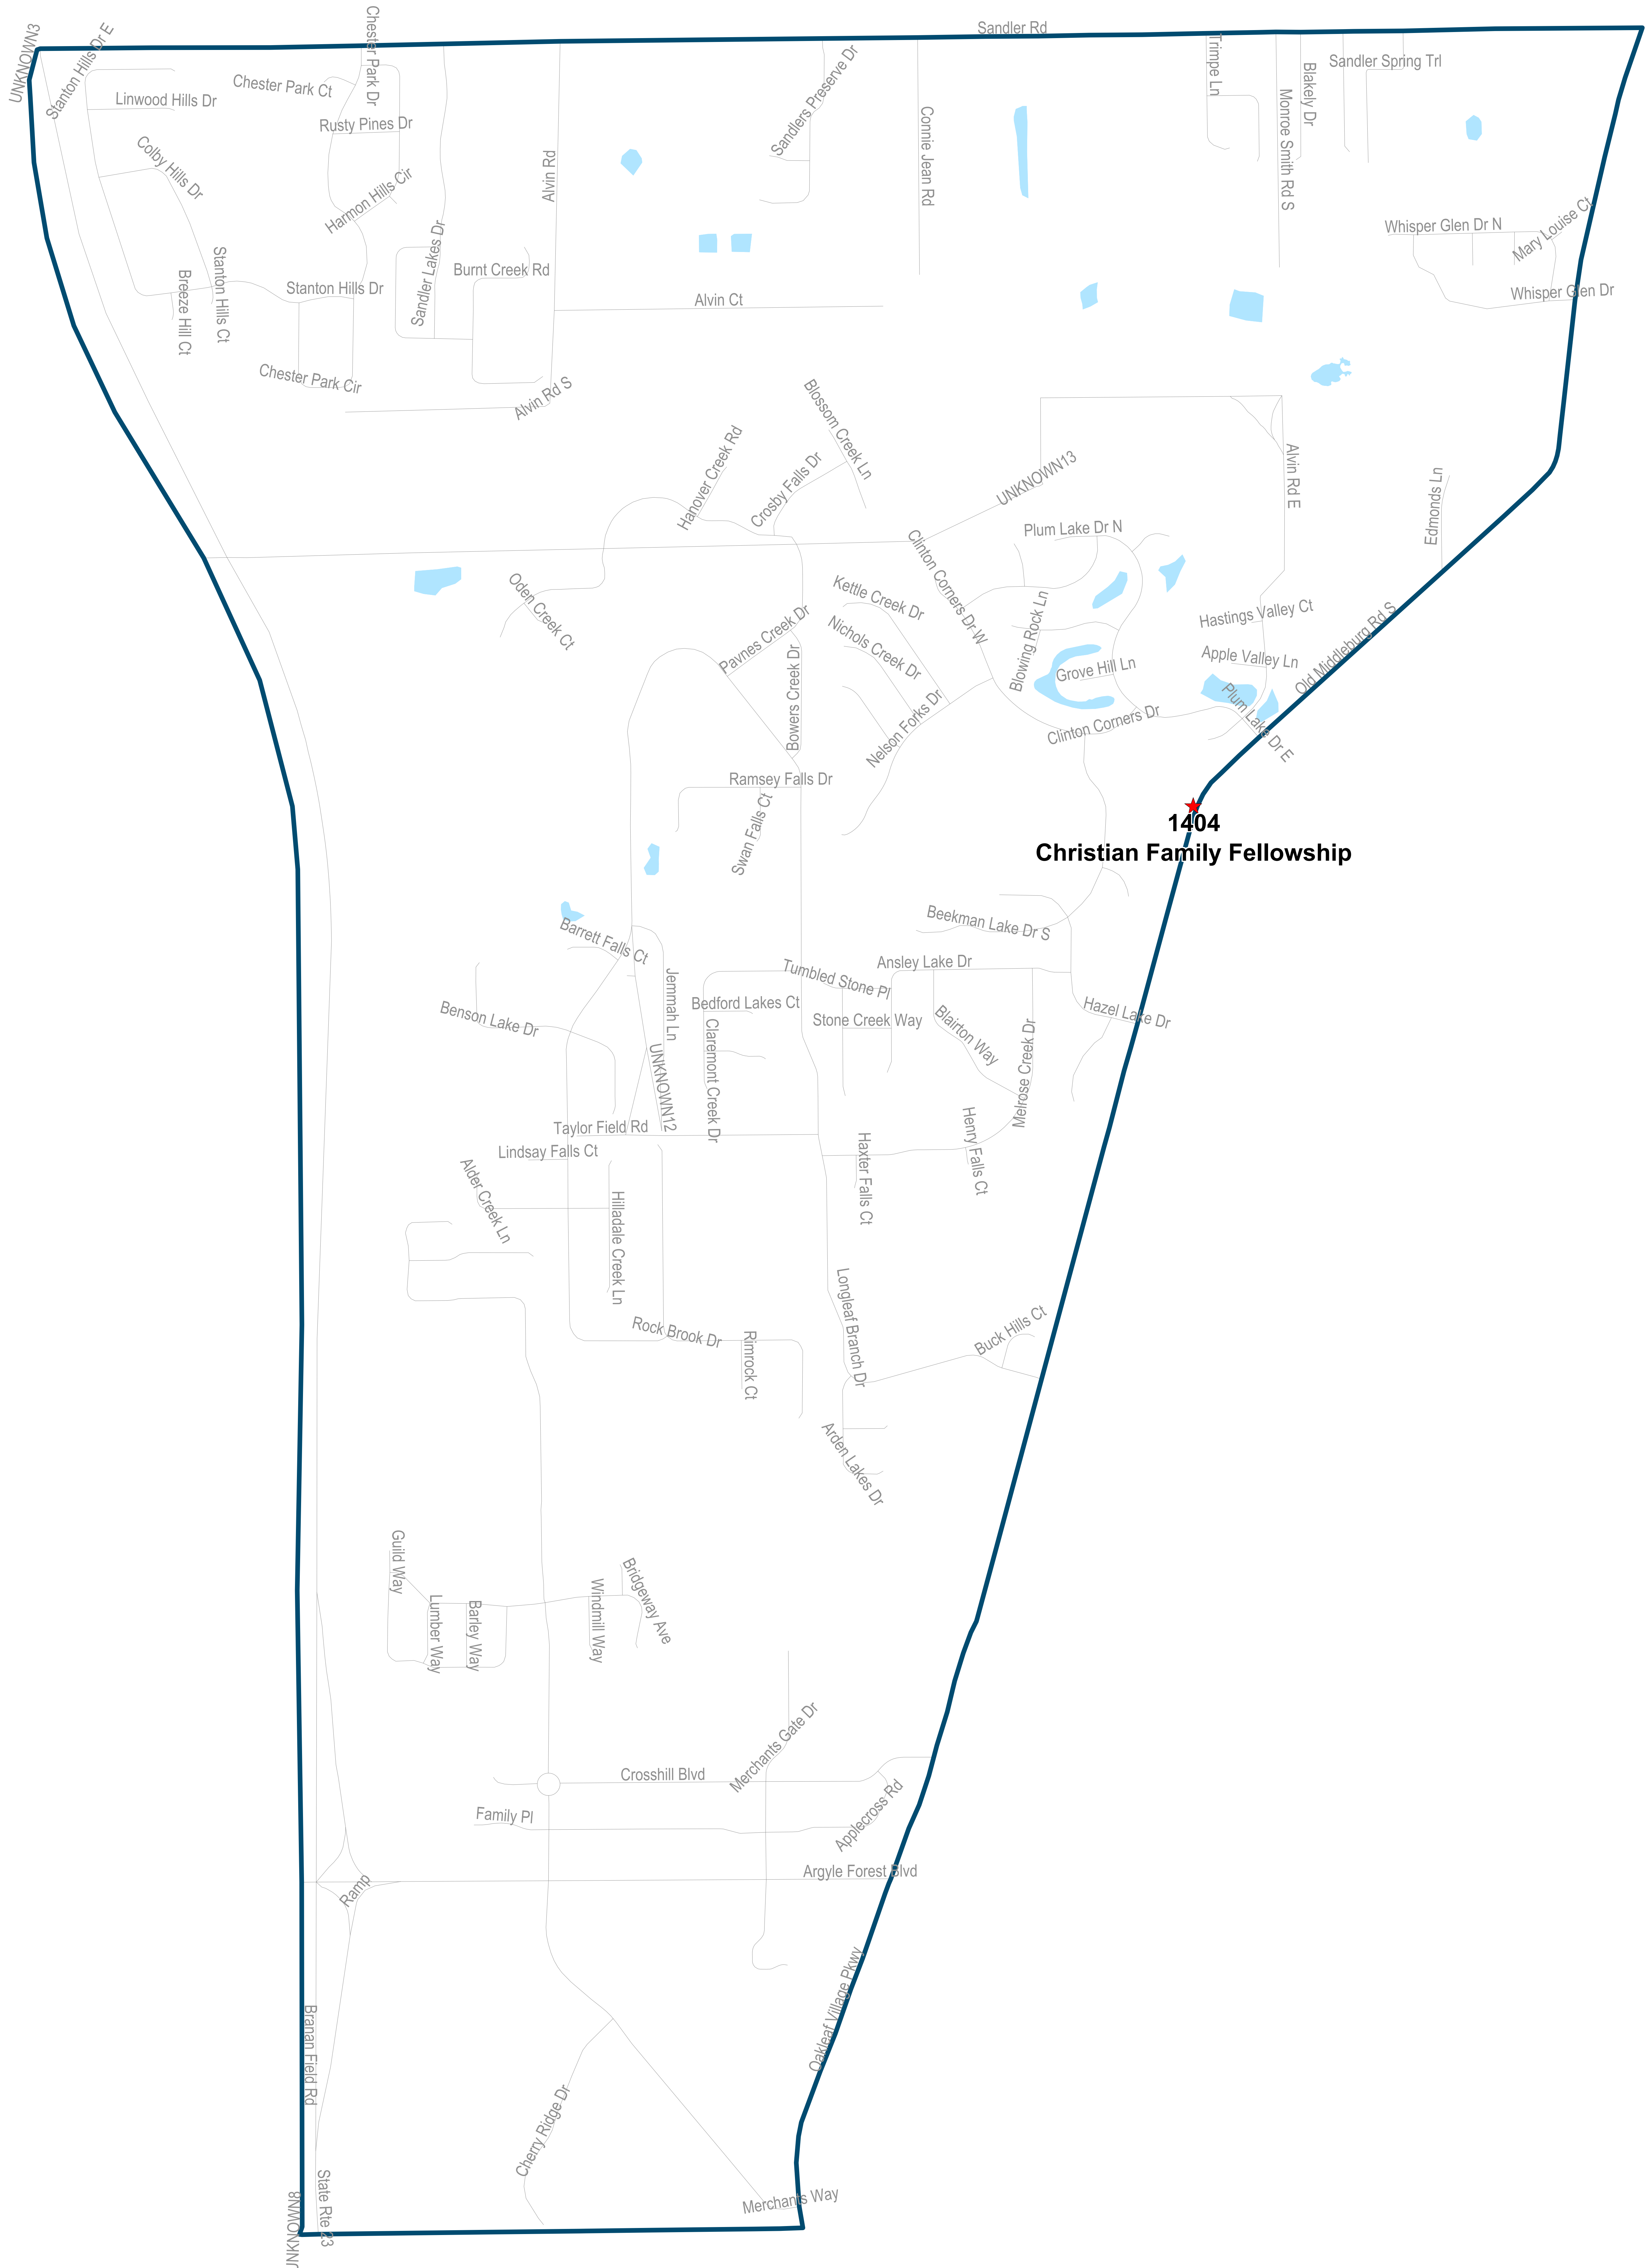

Duval County Supervisor of Elections Precinct 1404

Christian Family Fellowship
7216 Old Middleburg Rd S
Jacksonville, FL 32222

1404
Christian Family Fellowship