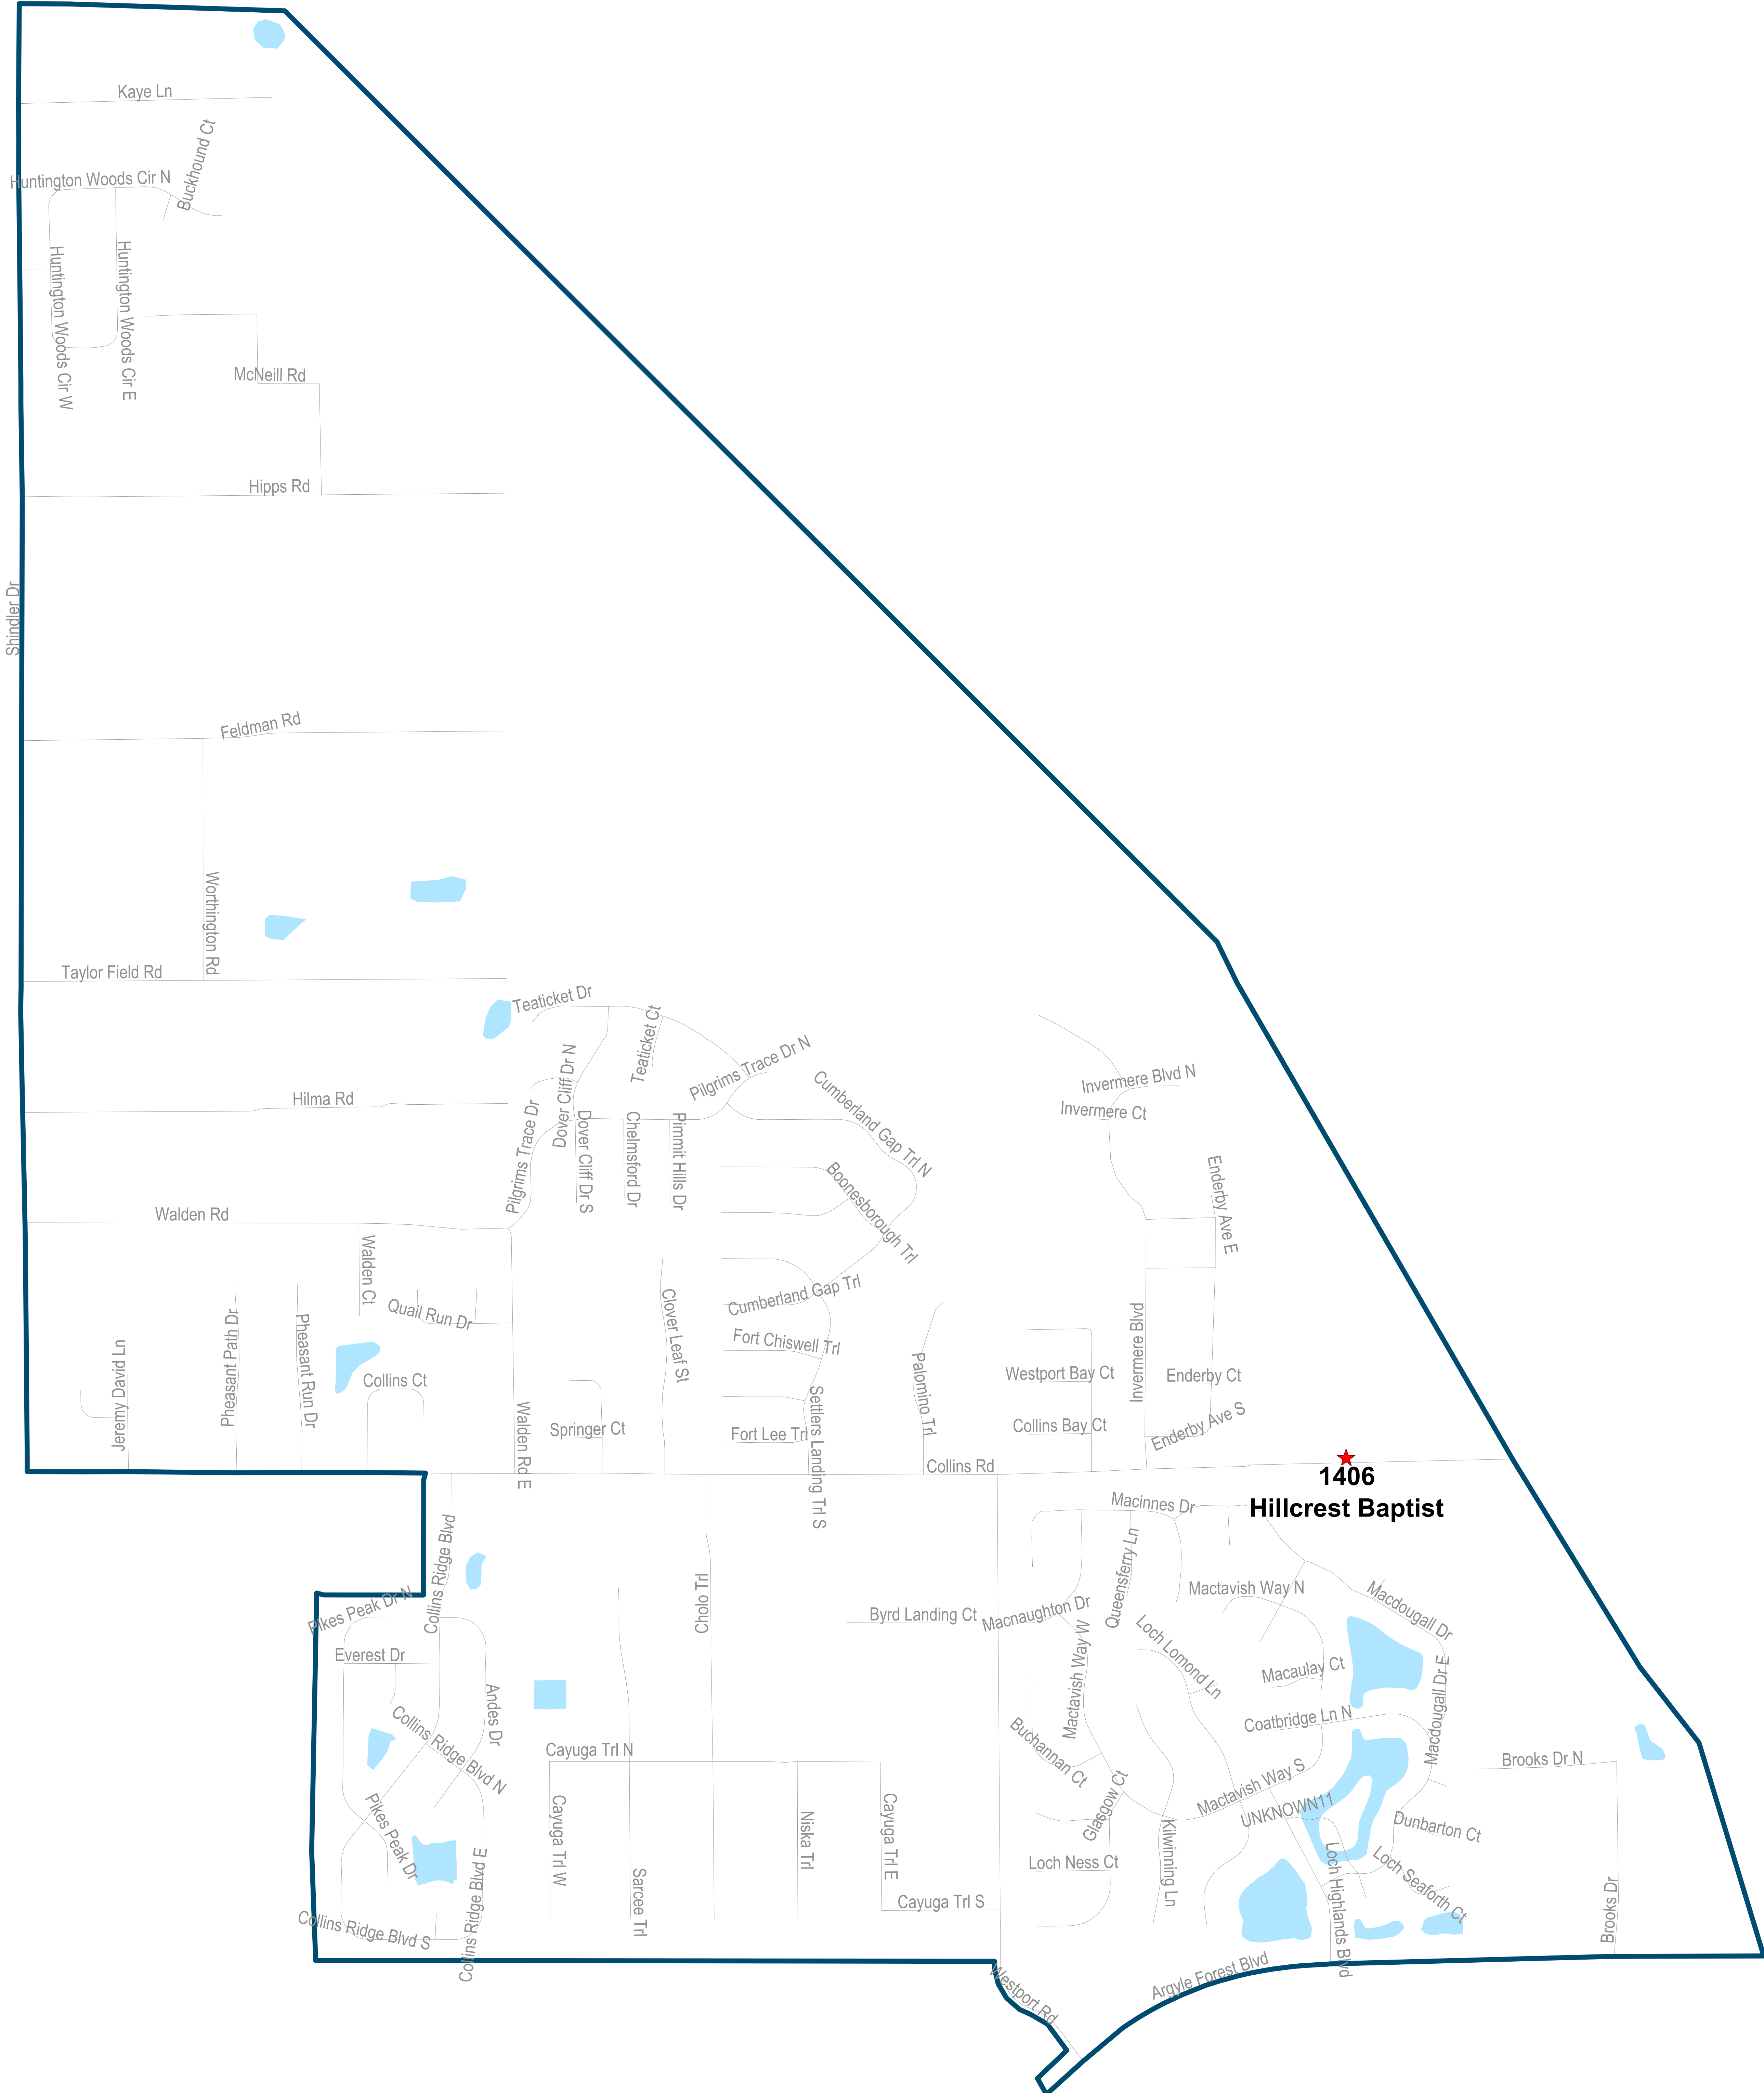

Duval County Supervisor of Elections Precinct 1406

Hillcrest Baptist
7673 Collins Rd
Jacksonville, FL 32244