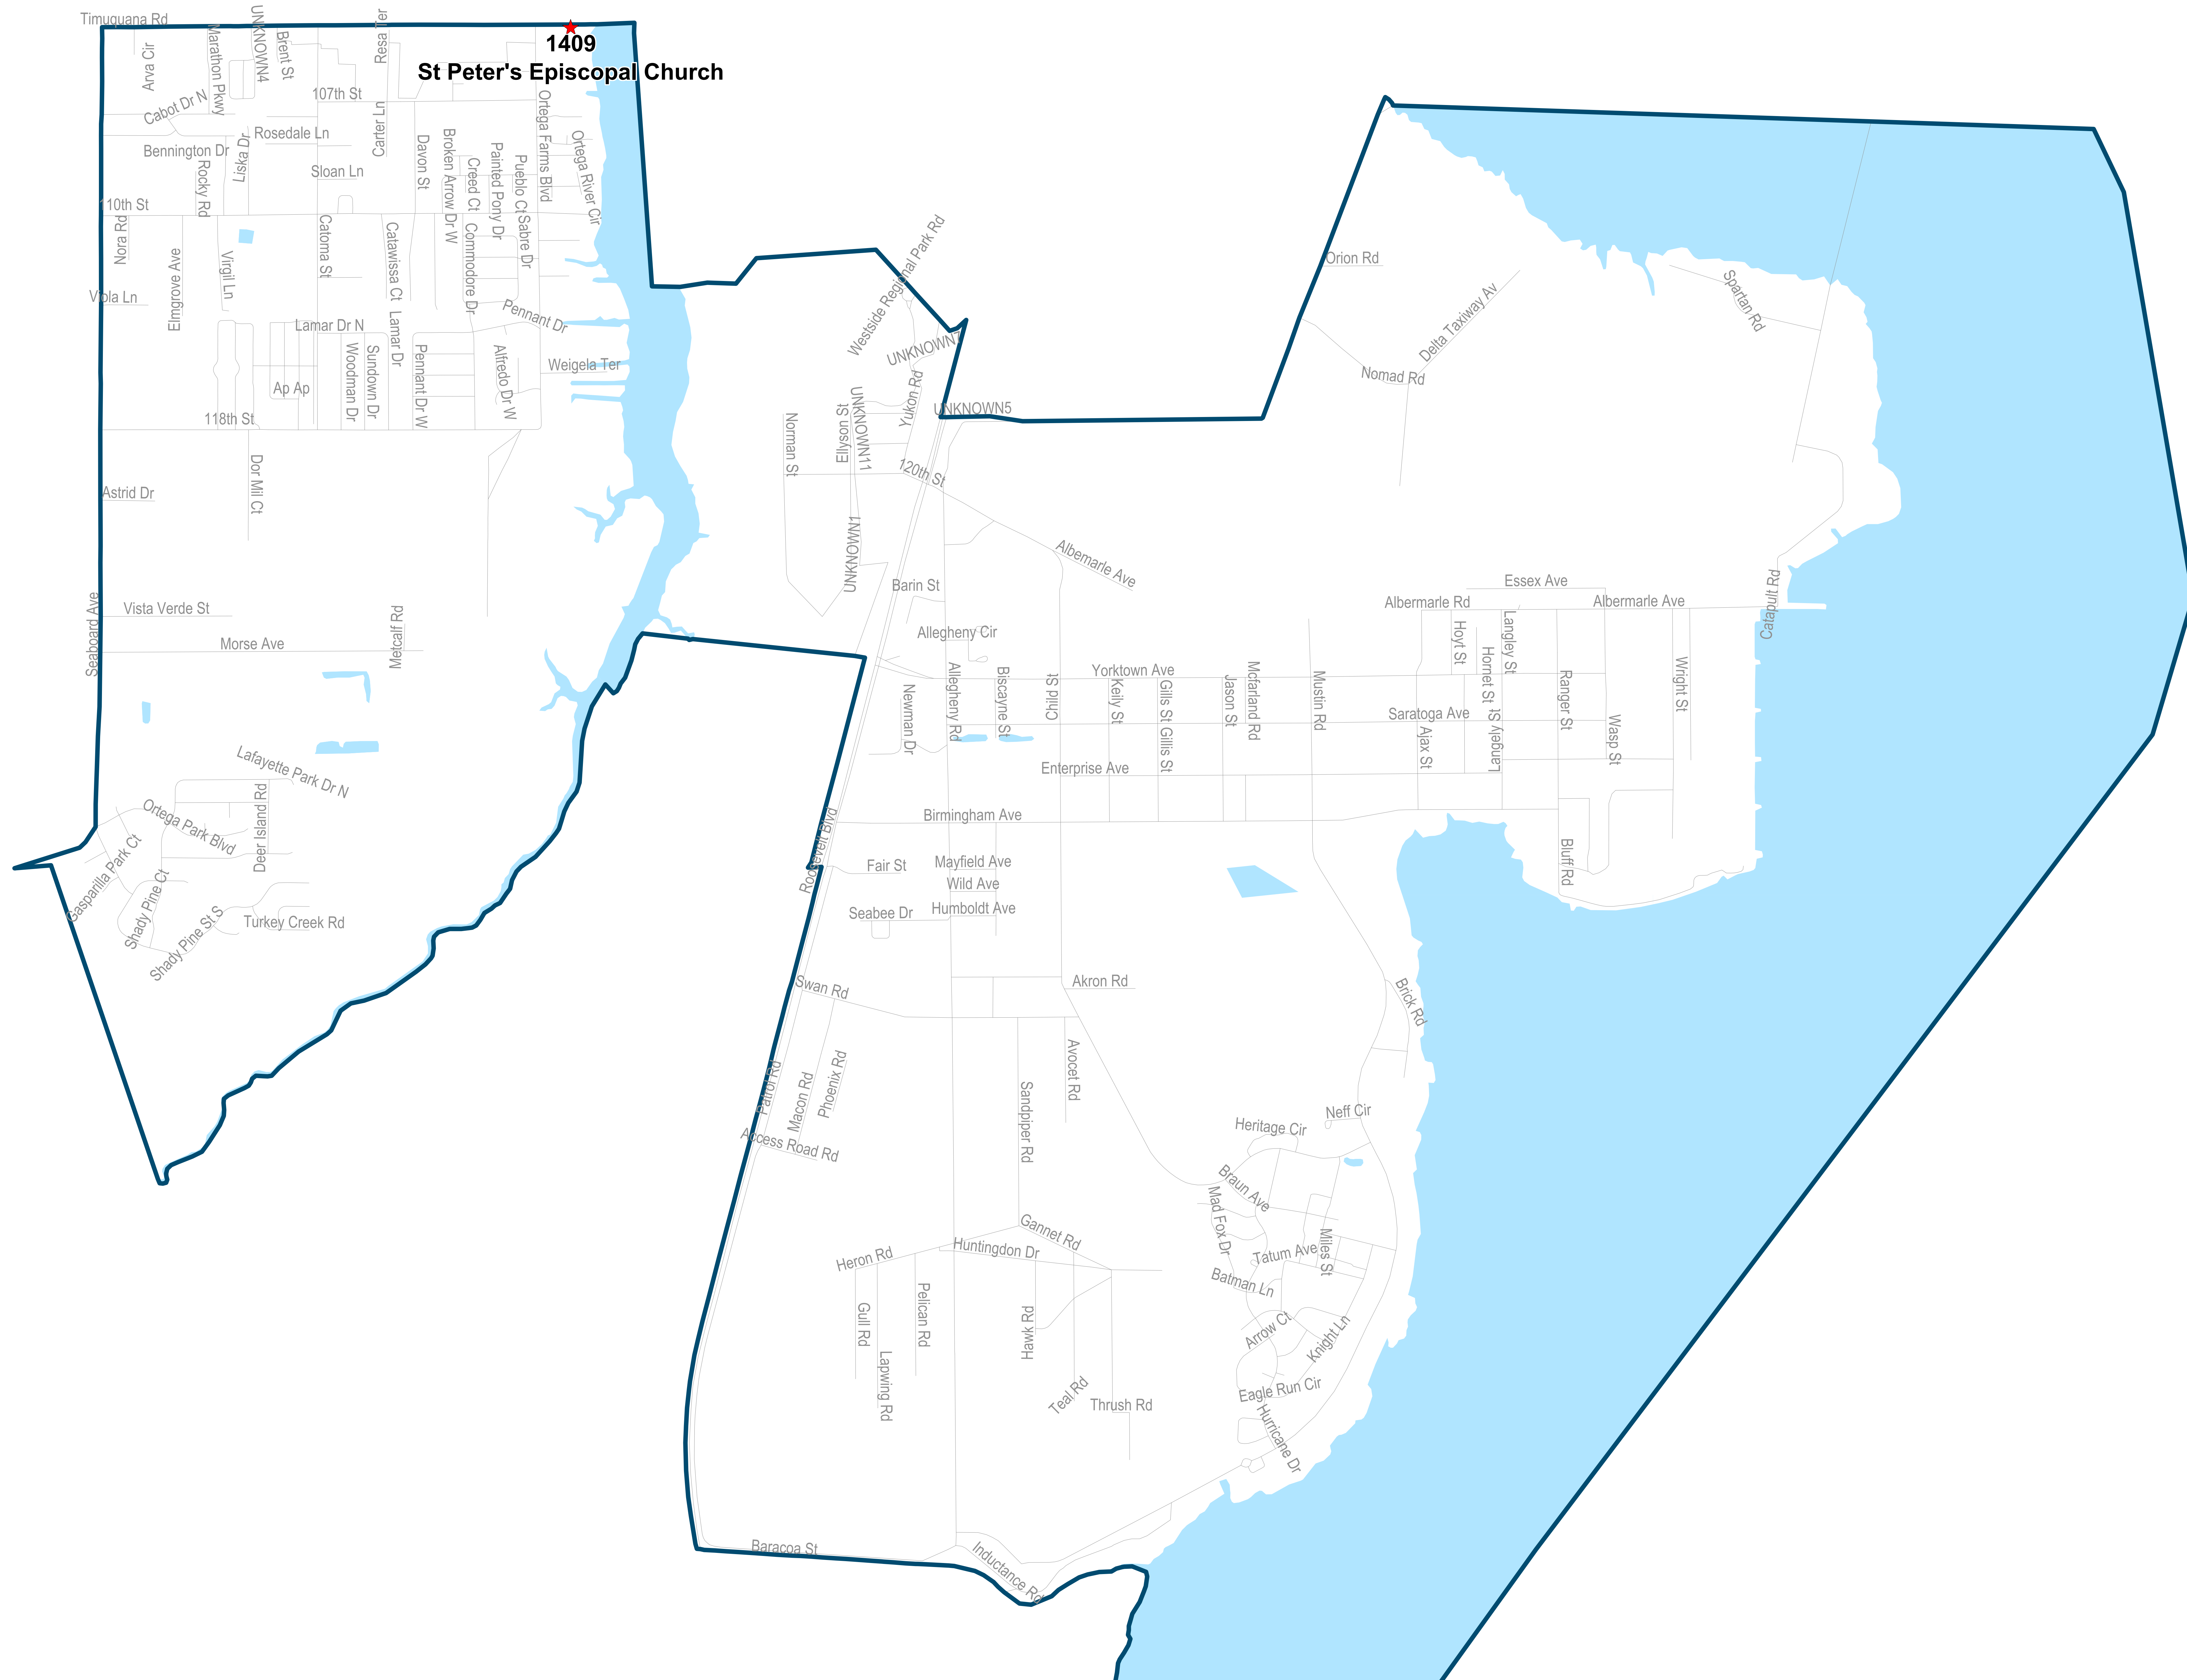

Duval County Supervisor of Elections Precinct 1409

St Peter's Episcopal Church
5042 Timuquana Rd
Jacksonville, FL 32210