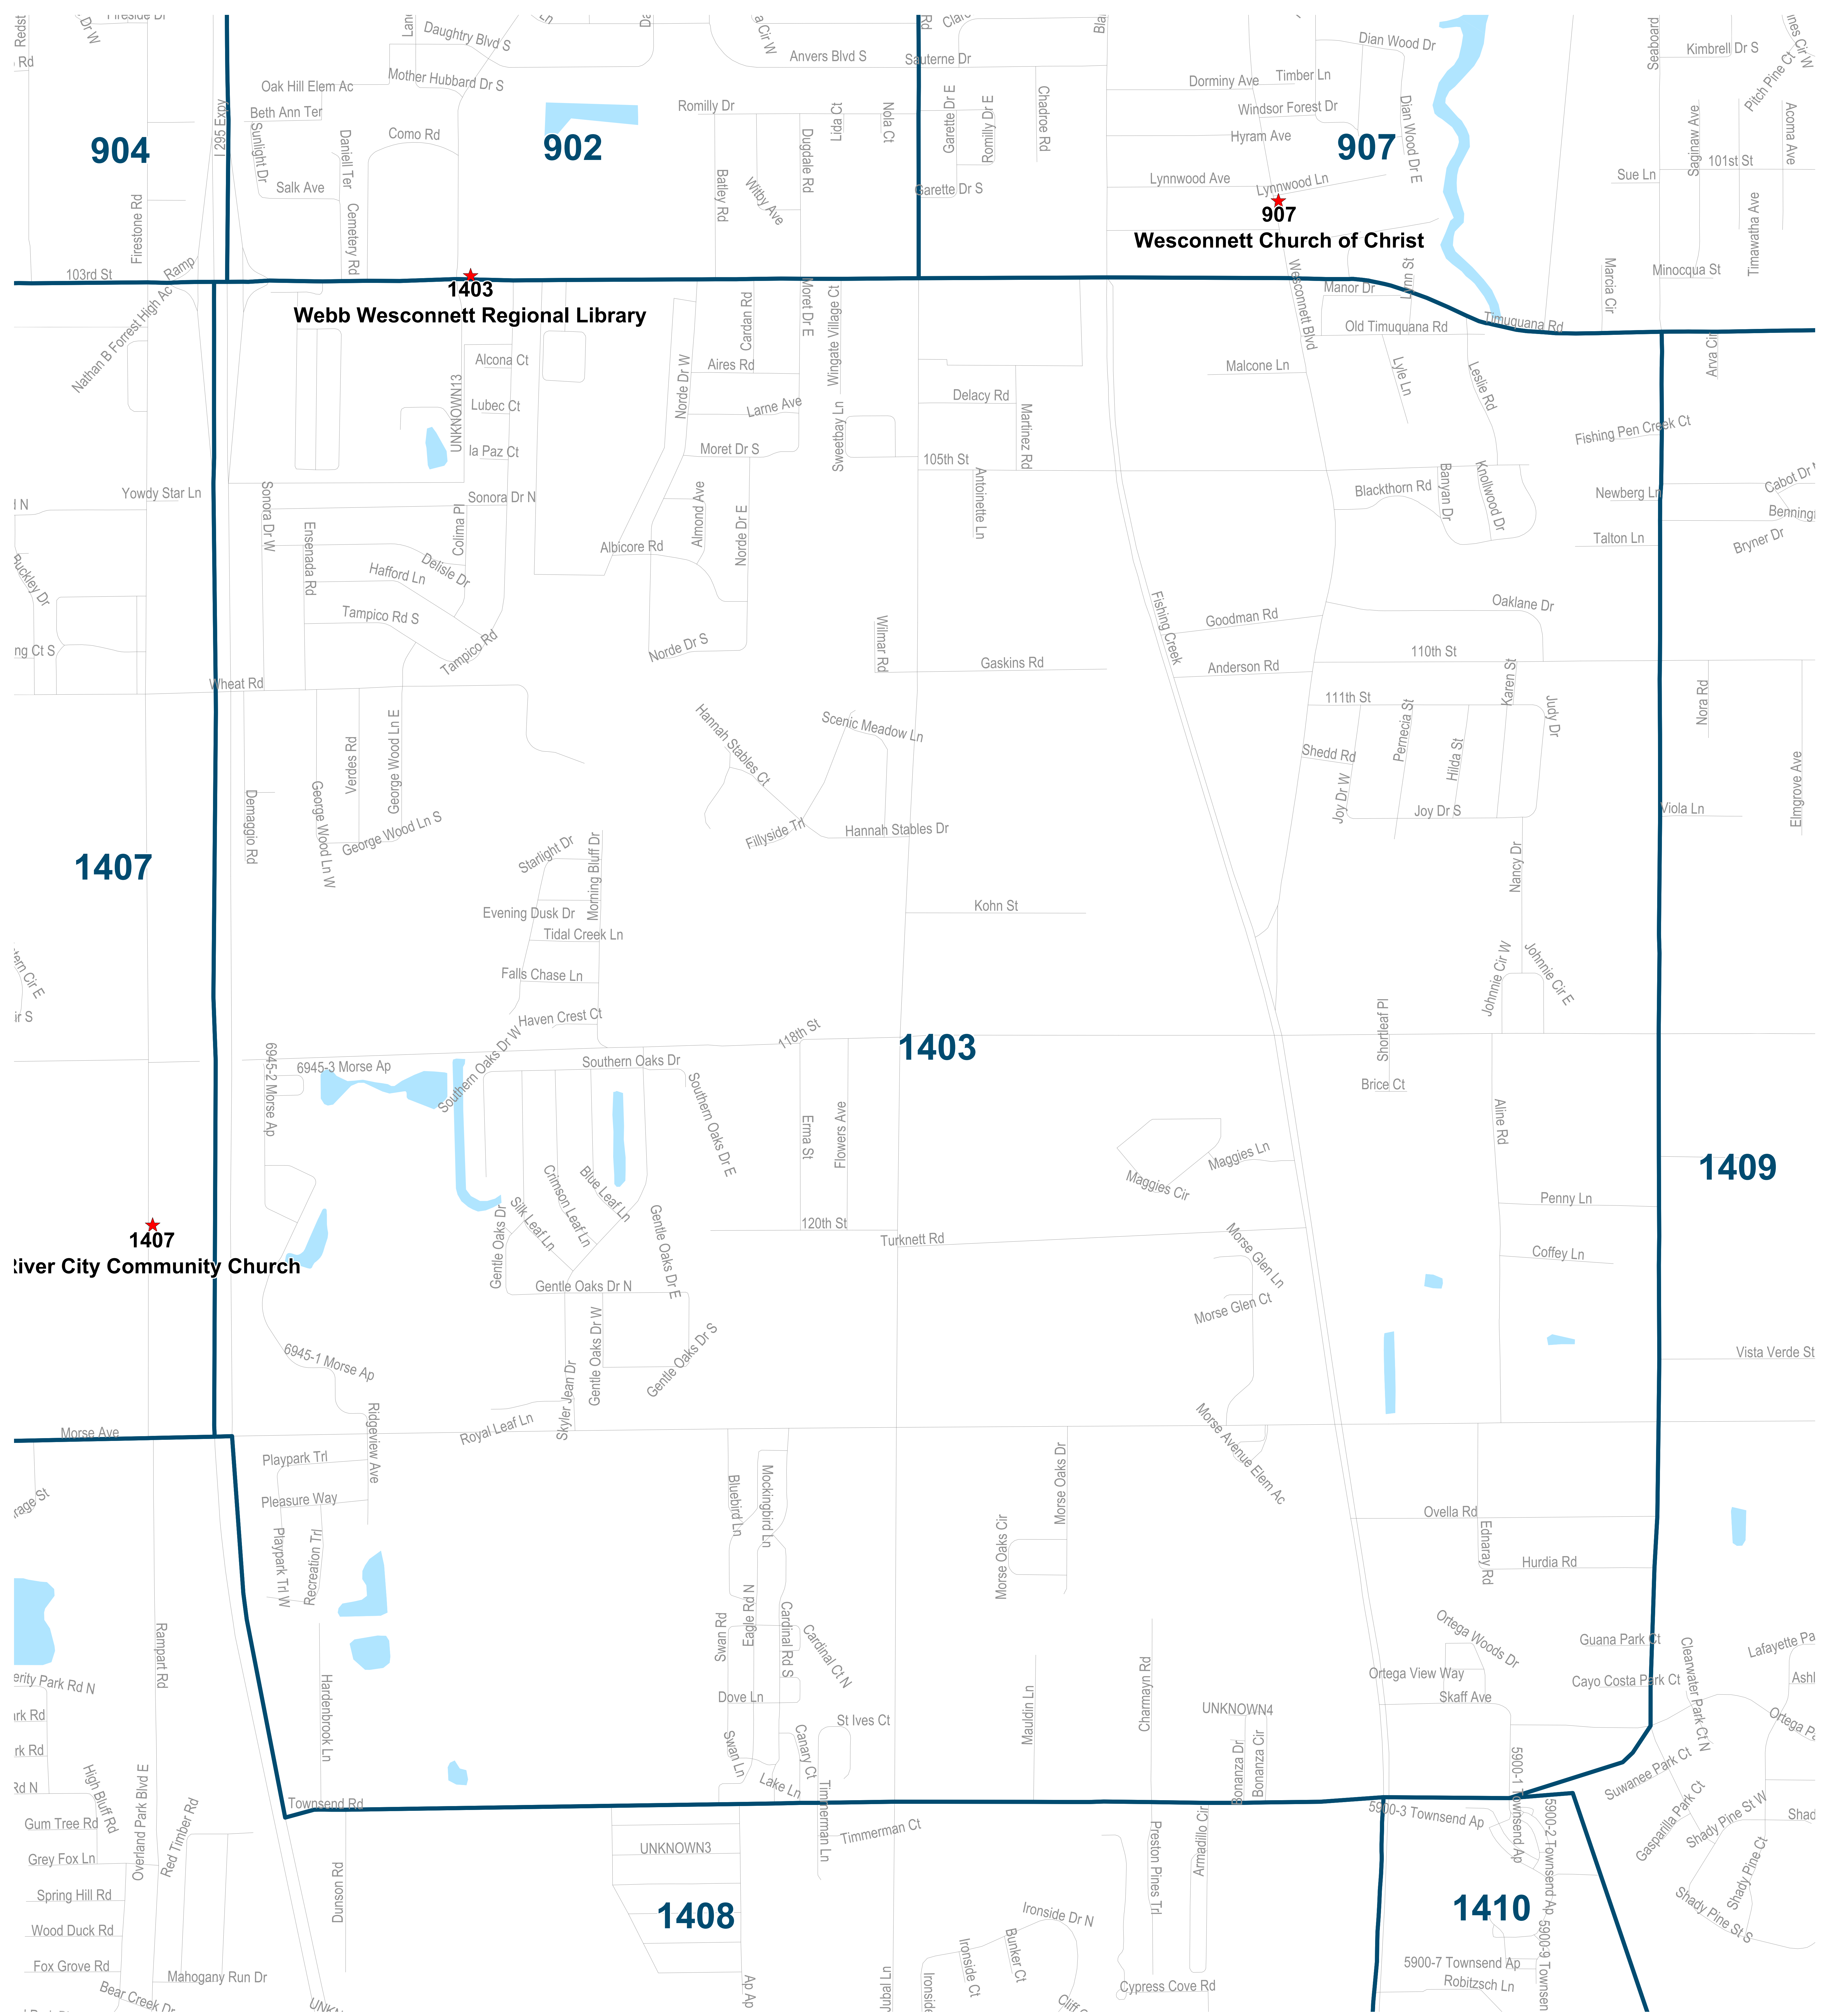

Duval County Supervisor of Elections Precinct 1403

Webb Wesconnett Regional Library
6887 103rd St
Jacksonville, FL 32210